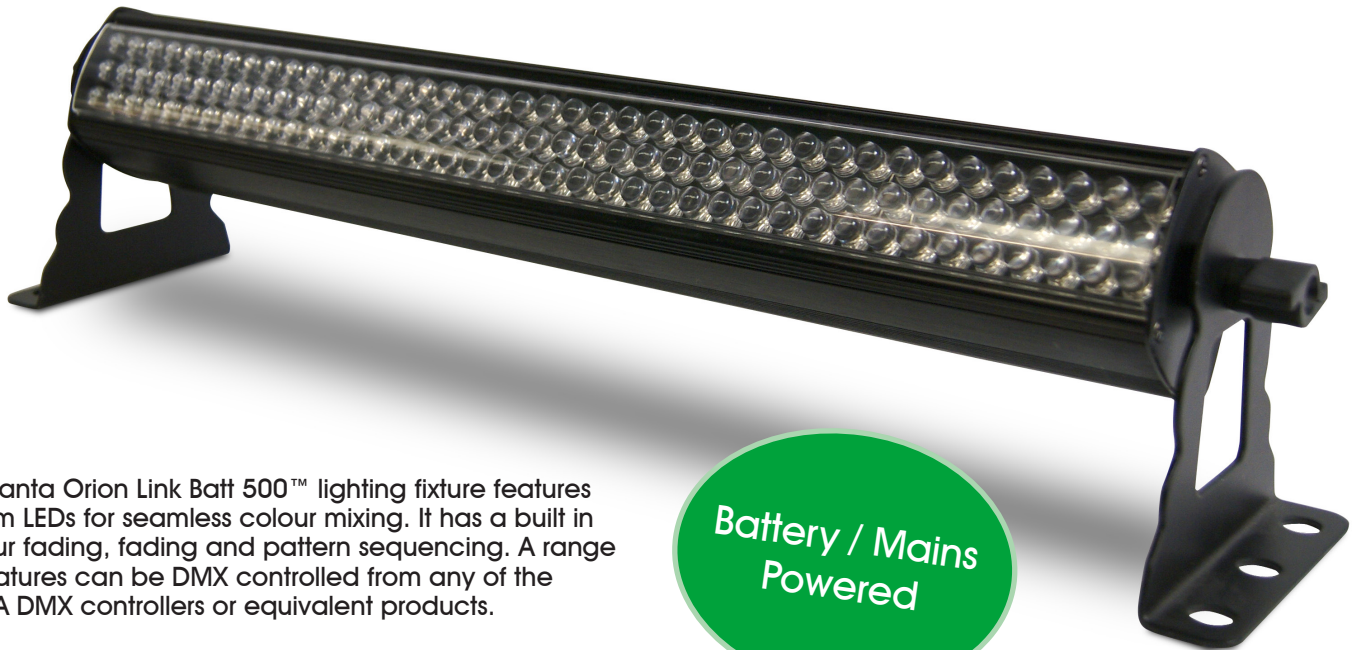

# Orion Link Batt 500™

Colour Mixing LED Bar

The Lanta Orion Link Batt 500™ lighting fixture features 10mm LEDs for seamless colour mixing. It has a built in colour fading, fading and pattern sequencing. A range of features can be DMX controlled from any of the LANTA DMX controllers or equivalent products.

Battery / Mains Powered

## Specifications

Model Number	L64213
LEDs	120 10mm LEDs (48 Red, 36 Green, 36 Blue)
Beam Angle	30°
DMX Control	2, 3, 5, 7, 12 DMX Channel Modes
Control Connections	3 Pin Female XLR socket 3 Pin Male XLR socket In / Out IEC Chassis
Control Modes	Sound / Auto / Static Colour / DMX
Mounting	Side mounted steel plates
Construction	Lightweight aluminium housing
Power Requirement	240 Volt AC 50 / 60Hz
Power Consumption	21 Watts
Dimensions W x D x H	573mm x 120mm x 135mm
Weight	2.47Kg
Optional Accessory	Remote control